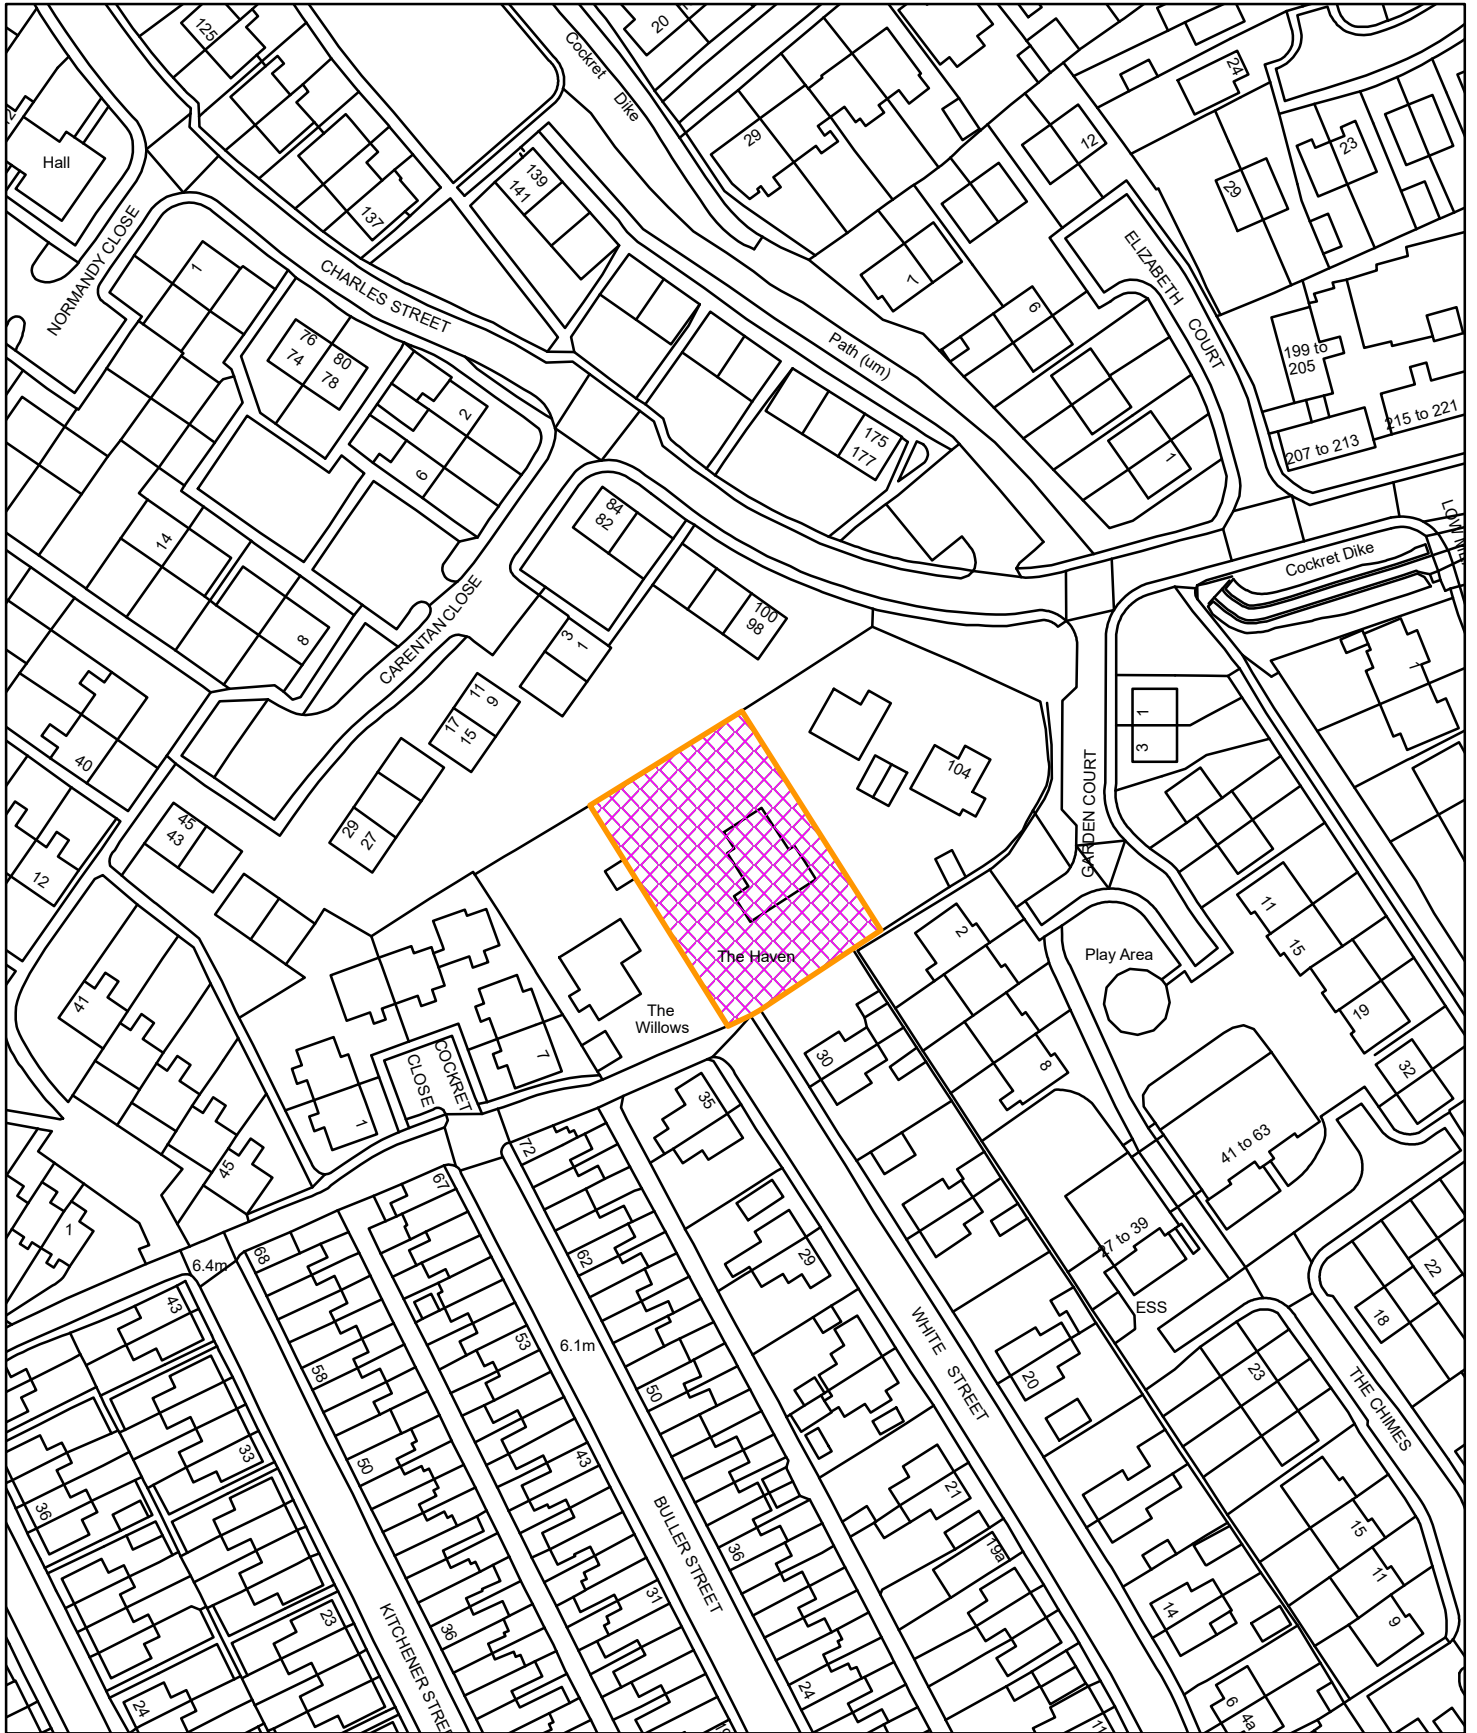

The Haven, White Street, Selby
2020/0467/FUL

Reproduced from the Ordnance Survey mapping with the permission of Her Majesty's Stationary Office. Unauthorised reproduction infringes Crown Copyright and may lead to prosecution or civil proceedings © Crown Copyright
Selby District Council Licence No. 100018656
This copy has been produced specifically for Planning and Building Control purposes only.
No further copies may be made.